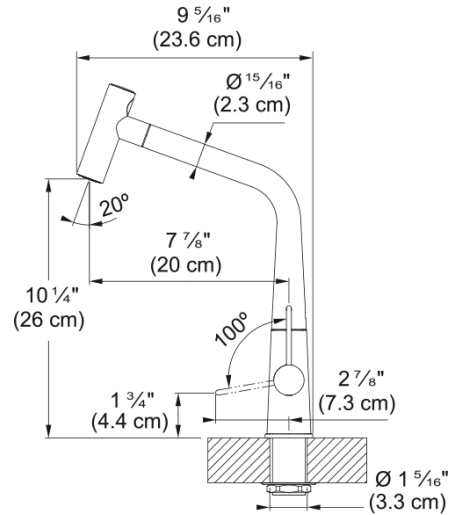

Icon Pull-Out Faucet - ICN-PO-MBK | 115.0690.401

Technical Data

Aspect

Spout type	L - spout
Color	Matte black
Type of material	Brass
Flexible pullout hose material	Nylon black
Spray head material	Brass

Product Dimensions

Faucet hole diameter	35 mm
Cartridge dimension	25 mm

Installation

Mounting type	Shank
Water supply hose connection	1/2"
Water supply hose length	450 mm

Product specifications

Pressure	High pressure
Faucet type	Spray
Faucet operation	Side lever
Faucet rotation	360°